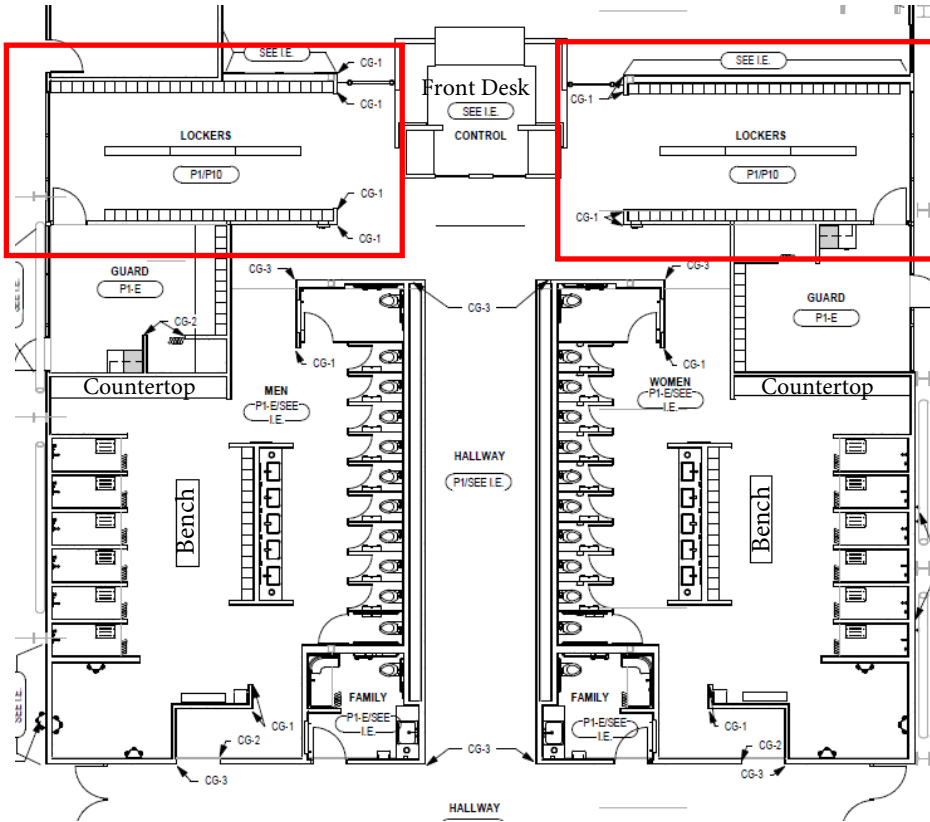

Make Moana Better!

Moana Springs Aquatic and Fitness Center – Locker Room Change

PROBLEM

Lockers viewable to control desk area, cameras & into pools

SOLUTION**

Area added to private changing space and conversion of toilets to urinals in men's restroom

* Concept Drawings Only – not to scale – not prepared by architect/engineer

** Other solutions are possible

Moana Springs Aquatic & Fitness Center

Central building core and locker room areas as designed and under construction

Moana Springs - Locker room area as designed with "viewable" locker area

Locker area viewable to Control desk, cameras and pools

Moana Springs - Proposed solution to increase private changing area within locker rooms

Area added to private changing space and conversion of toilets to urinals in men's restrooms