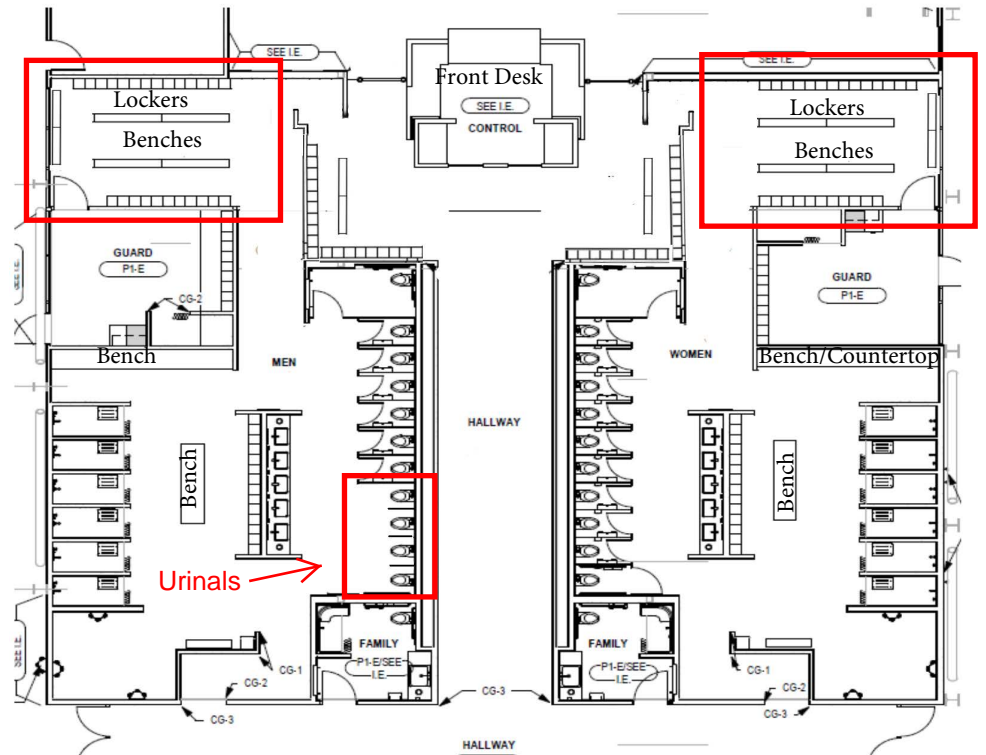

Make Moana Better!

Moana Springs Aquatic and Fitness Center – Locker Room Change

PROBLEM

Lockers viewable to control desk area, cameras & into pools

SOLUTION**

Area added to private changing space and conversion of toilets to urinals in men's restroom

* Concept Drawings Only – not to scale – not prepared by architect/engineer

** Other solutions are possible

Moana Springs Aquatic & Fitness Center

Central building core and locker room areas as designed and under construction

Moana Springs - Locker room area as designed with "viewable" locker area

Locker area viewable to Control desk, cameras and pools

Moana Springs - Proposed solution to increase private changing area within locker rooms

Area added to private changing space and conversion of toilets to urinals in men's restrooms