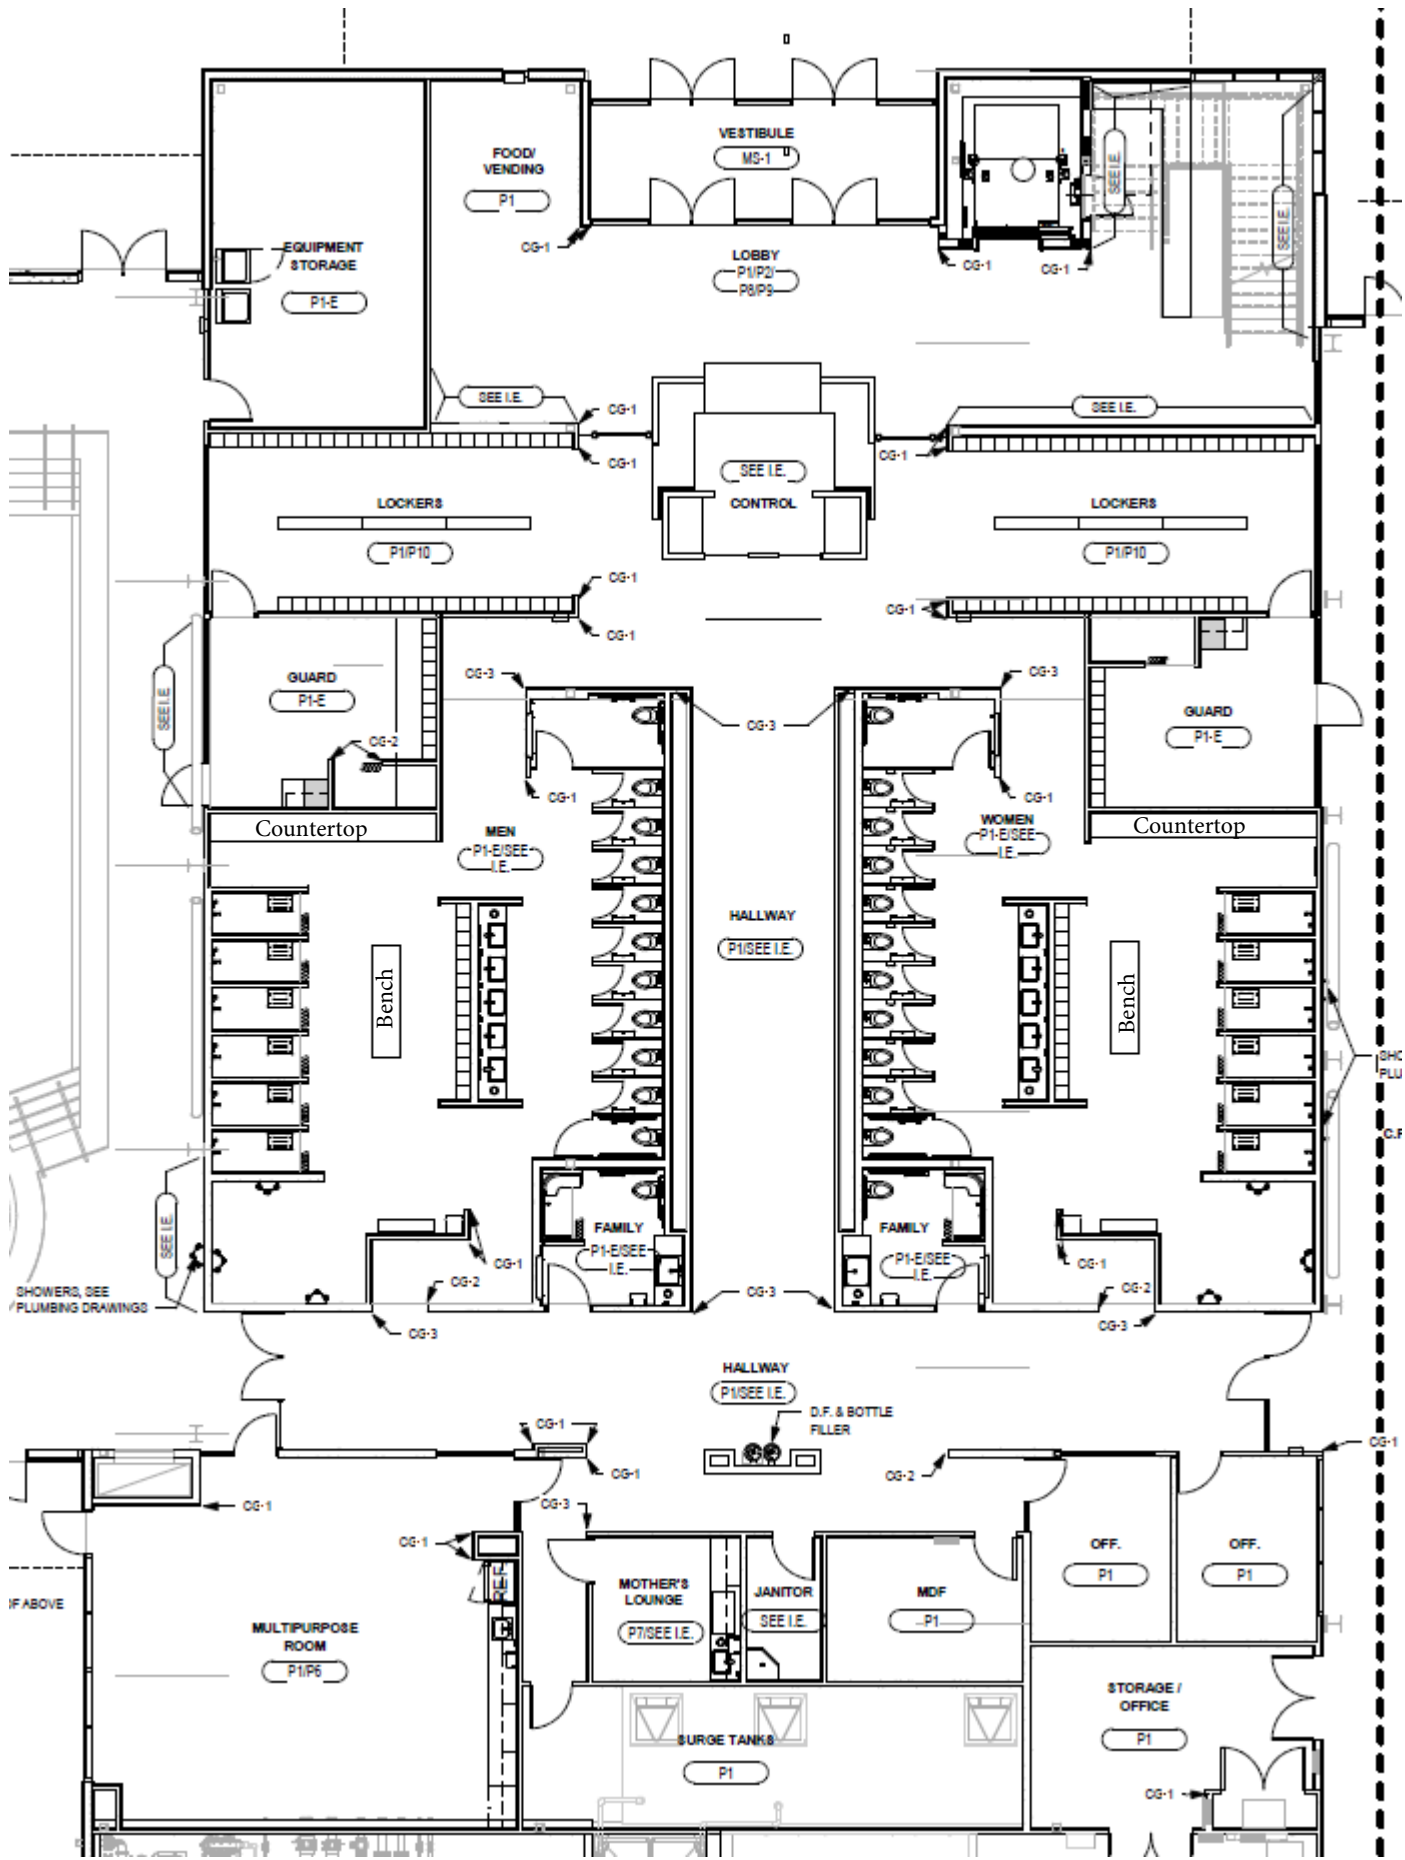

Make Moana Better!

Moana Springs Aquatic and Fitness Center – Locker Room Change

PROBLEM

Lockers viewable to control desk area, cameras & into pools

SOLUTION**

Area added to private changing space and conversion of toilets to urinals in men's restroom

* Concept Drawings Only – not to scale – not prepared by architect/engineer

** Other solutions are possible

Moana Springs Aquatic & Fitness Center

Central building core and locker room areas as designed and under construction

Moana Springs - Locker room area as designed with "viewable" locker area

Locker area viewable to Control desk, cameras and pools

Moana Springs - Proposed solution to increase private changing area within locker rooms

Area added to private changing space and conversion of toilets to urinals in men's restrooms