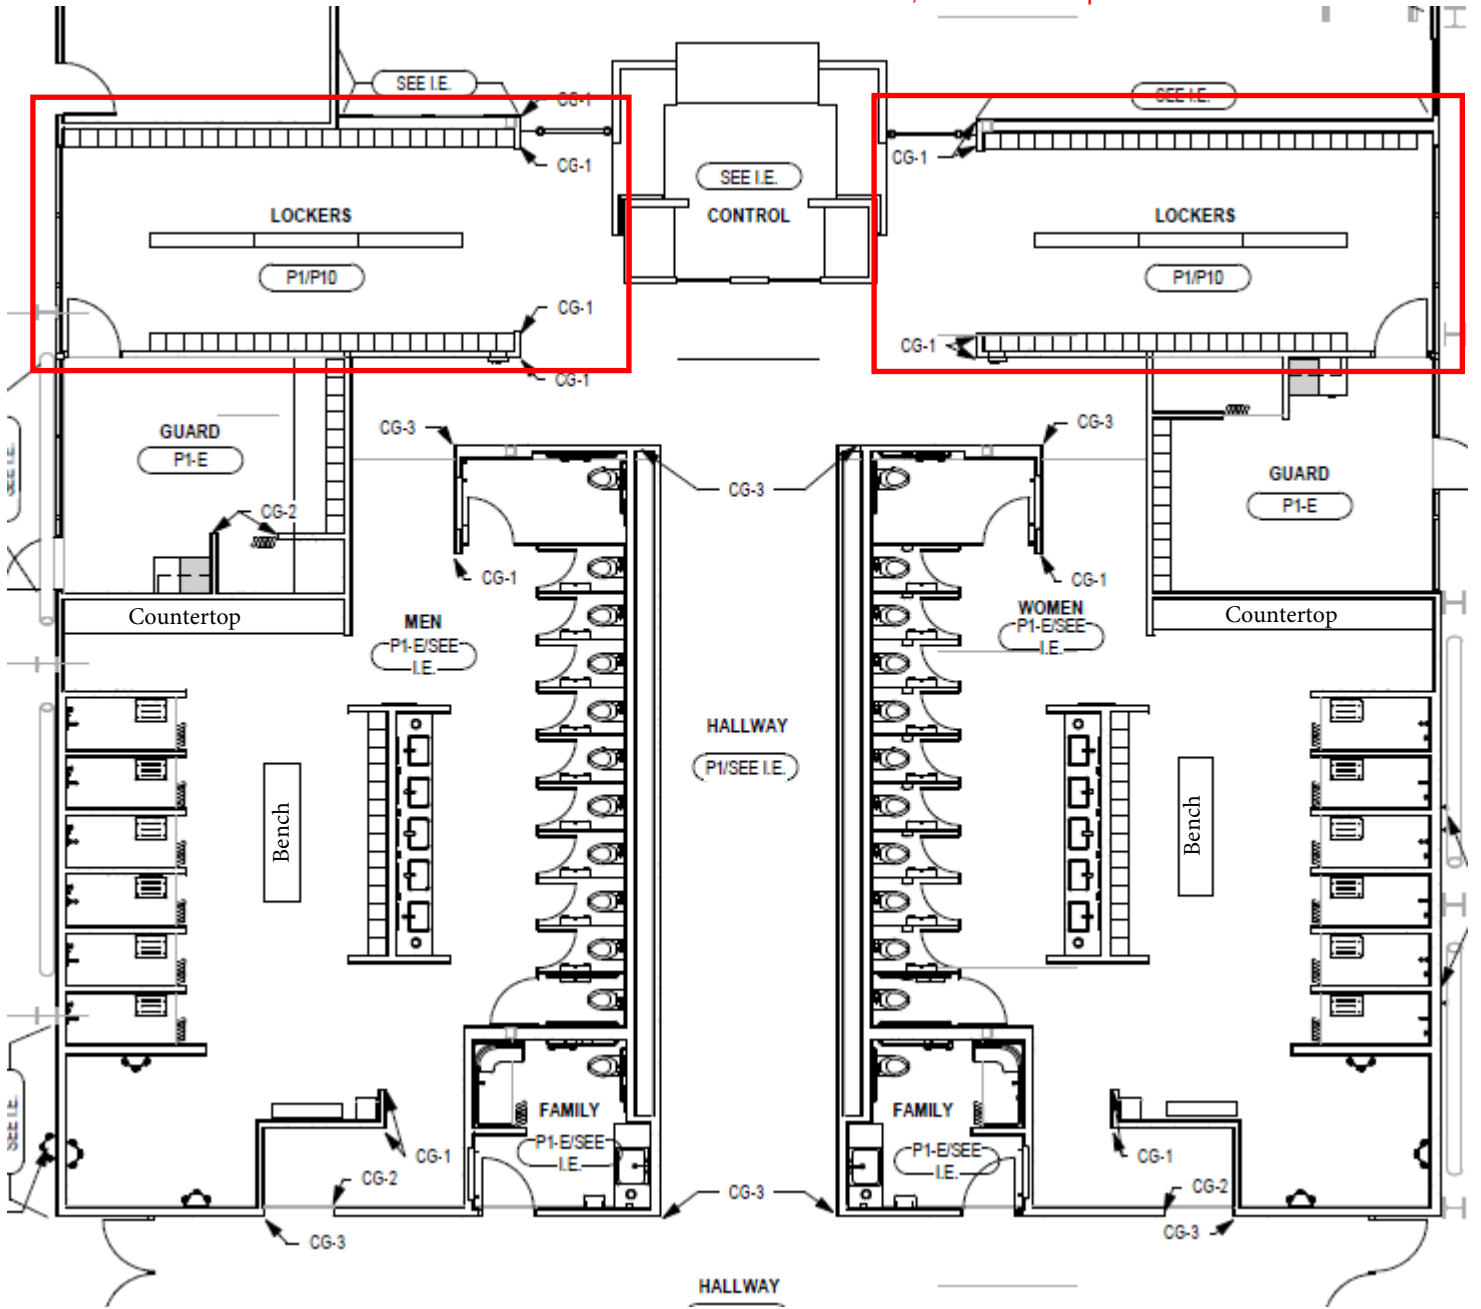

* Concept Drawings Only – not to scale – not prepared by architect/engineer

** Other solutions are possible

Moana Springs Aquatic & Fitness Center

Central building core and locker room areas as designed and under construction

Moana Springs - Locker room area as designed with "viewable" locker area

Locker area viewable to Control desk, cameras and pools

Moana Springs - Proposed solution to increase private changing area within locker rooms

Area added to private changing space and conversion of toilets to urinals in men's restrooms